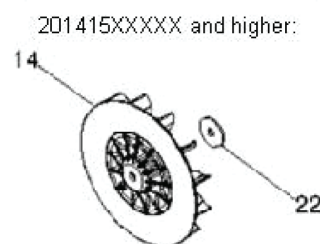

Serial Number - 201414XXXXX and lower, please use the following parts:

HOUSING	Ref. #14	545173201	IMPELLER ***
HOUSING	Ref. #22	545164501	WASHER (QTY. 2)
ENGINE	Ref. #28	545081816	KIT, CRANKSHAFT

**Note: IMPELLER (P/N 545173201) cannot be used with KIT, CRANKSHAFT (P/N 588199401). Use only with KIT, CRANKSHAFT (P/N 545081816).**

Serial Number - 201415XXXXX and higher, please use the following parts:

HOUSING	Ref. #14	581449403	IMPELLER
HOUSING	Ref. #22	545164501	WASHER (QTY. 1)
ENGINE	Ref. #28	588199401	KIT, CRANKSHAFT

**Note: IMPELLER (P/N 581449401) cannot be used with KIT, CRANKSHAFT (P/N 545081816). Use only with KIT, CRANKSHAFT (P/N 588199401).**