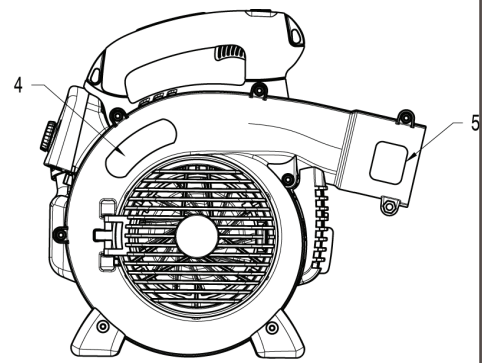

REF.	ART. NR	ARTIKELBESKRIVNING	ANMÄRKNING	KIT
2	545134801	DEKAL	Starter Housing	1
4	900000002	DUMMY PART	Not Used	1
6	545081809	SATS	Starting & Warning Decals (North America)	1
7	545081863	SATS	Starting & Warning Decals (Outside North America)	1