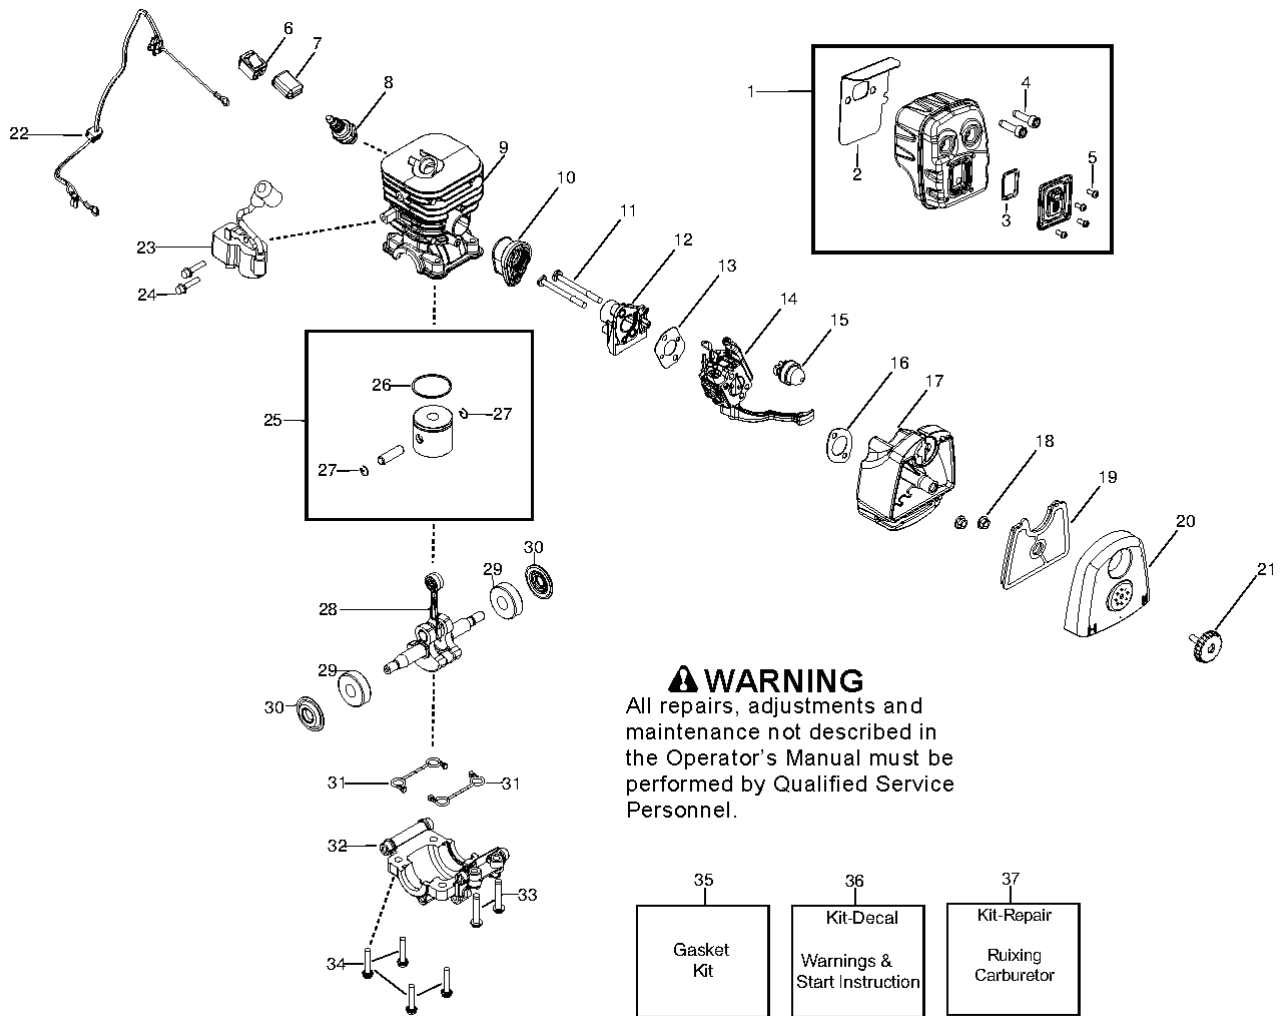

⚠ WARNING

All repairs, adjustments and maintenance not described in the Operator's Manual must be performed by Qualified Service Personnel.

35	36	37
Gasket Kit	Kit-Decal Warnings & Start Instruction	Kit-Repair Rebuilding Carburetor

REF.	ART. NR	ARTIKELBESKRIVNING	ANMÄRKNING	KIT
1	580502701	LJUDDÄMPARE		1
3	545081810	SATS		1
4	530058982	BULT		2
5	530015241	SCREW		1
6	545049301	BRYTARE		1
7	545128201	PROTECTOR, SWITCH		1
8	952030249	TÄNDSTIFT		1
9	587597301	CYLINDER	Chrome	1
10	545132501	BOOT, CARB		1
11	530016187	SCREW		1
12	545133301	PLATTA		1
14	590460102	CARBURETTOR KIT		1
15	530047721	PURGE		1
17	545109801	BASE, AIRBOX		1
18	530016101	MUTTER		1
19	597797901	LUFTFILTER		1
20	545109601	KÅPA		1
21	530059796	KNOB ASSY		1
22	545108202	ASSY, LEADWIRE		1
23	545108101	TÄNDMODUL		1
24	530016456	SCREW		1
25	545081814	KOLV		1
26	575227901	RING		1
27	530015162	SPÅRRING		1
28	900000002	DUMMY PART		1
29	545013401	LAGER		1
30	545081815	SATS		1
32	545068301	LAGERHATT		1
33	530015940	SCREW		1
34	530015897	SCREW		1
35	545081813	PACKNING		1
36	545081863	SATS		1
37	599604201	SERVICE KIT		1