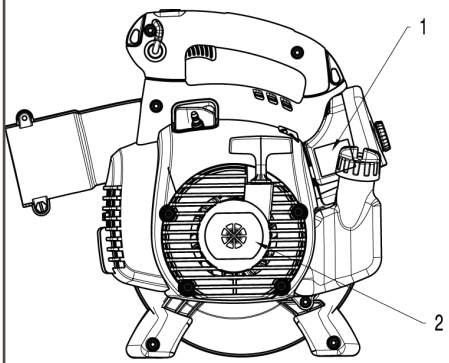

REF.	ART. NR	ARTIKELBESKRIVNING	ANMÄRKNING	KIT
2	545134801	DEKAL	Starter Housing	1
4	900000002	DUMMY PART	Not Used	1
6	545081809	SATS	Starting & Warning Decals (North America)	1
7	545081863	SATS	Starting & Warning Decals (Outside North America)	1