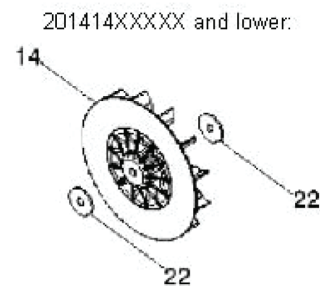

Serial Number - 201212XXXXX and lower, please use the following parts:

HOUSING	Ref. #26	581798001	KIT, FUEL LINE
HOUSING	Ref. #27	530150350	CAP, FUEL
HOUSING	Ref. #29	545108901	ASSY, FUEL TANK

Serial Number - 201213XXXXX and higher, please use the following parts:

Serial Number - 201414XXXXX and lower, please use the following parts:

HOUSING	Ref. #14	545173201	IMPELLER ***
HOUSING	Ref. #22	545164501	WASHER (QTY. 2)
ENGINE	Ref. #28	545081816	KIT, CRANKSHAFT

**Note: IMPELLER (P/N 545173201) cannot be used with KIT, CRANKSHAFT (P/N 588199401). Use only with KIT, CRANKSHAFT (P/N 545081816).**